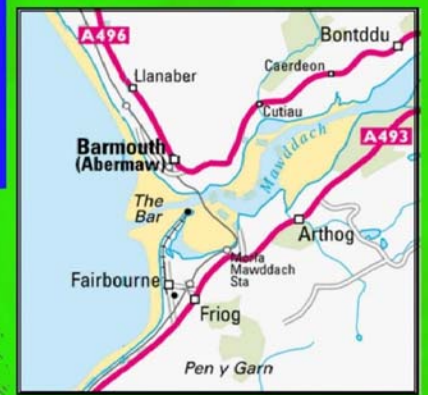

Abermaw/Barmouth

Gwasanaeth Morwrol
Maritime Service

Allwedd / Key

- Gwybodaeth / Information
- Nofdrych / Life Ring
- Ffôn / Telephone
- Dim Ymdrochi**
No Swimming
- Swyddfa Cymhorhydd Traeth
Supervisors Office
- Caffi / Cafe
- Toiledau / Toilets
- Mynediad Anabl i'r Traeth
Disabled Access to Beach
- Cyfleusterau i Ymwelwyr Anabl
Disabled Visitors Facilities
- Cymorth Cyntaf
First Aid
- Dim Cŵn / No Dogs
- Caniatau Cŵn
Dogs Allowed
- Promenâd / Promenade
- Cawod / Shower
- Dŵr Yfed
Drinking Water
- Llithrfa / Slipway
- Parcio Anabl
Disabled Parking
- Parcio Tâl
Pay Parking
- Safle Bws
Coach Park
- Gorsaf Drên
Railway Station
- Beiciau Dŵr / PWc
- Hwyllo / Sailing
- Brigdonni / Surfing
- Hwylfyreddio
Windsurfing
- Canŵa / Canoeing